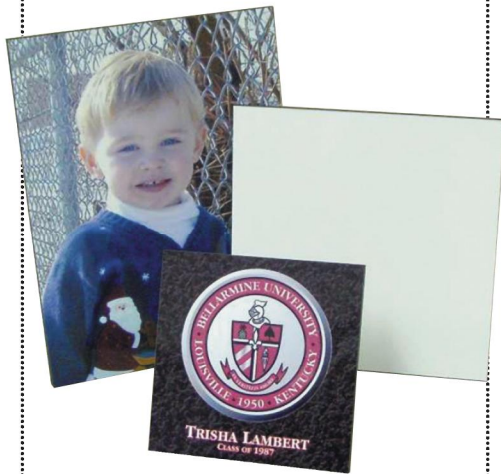

Hardboard Tiles

Hardboard Tiles

Hardboard tiles are a beautiful alternative to ceramic tiles and are 66% lighter!

- U5708 2"x2"x.25" Hardboard Tile.
- U5725 3"x3.5"x.25" Hardboard Tile, Heart.
- U5686 3"x6"x.25" Hardboard Tile.
- U5727 3.0625"x6.0625"x.25" Hardboard Tile.
- U5682 4.25"x4.25"x.25" Hardboard Tile.
- U5702 4"x6"x.25" Hardboard Tile.
- U5683 6"x6"x.25" Hardboard Tile.
- U5684 6"x7.875"x.25" Hardboard Tile.
- U5697 8"x8"x.25" Hardboard Tile.
- U5750 8"x10"x.25" Hardboard Tile.
- U5698 12"x12"x.25" Hardboard Tile.
- U5726 4.219"x5.969"x.25" Hardboard Tile, Oval.

Hardboard Tile Frames

Desktop or wall hung photo/award frame. HB tile included.

- U5705 Hardboard Tile Frame for 4.25"x4.25" Tile, Mahogany.
- U5706 Hardboard Tile Frame for 4.25"x4.25" Tile, Cherry.
- U5688 Hardboard Tile Frame for 6"x6" Tile, Mahogany.
- U5687 Hardboard Tile Frame for 6"x6" Tile, Cherry.
- U5722 Hardboard Tile Frame for 8"x10" Tile, Cherry.
- U5723 Hardboard Tile Frame for 8"x10" Tile, Mahogany.